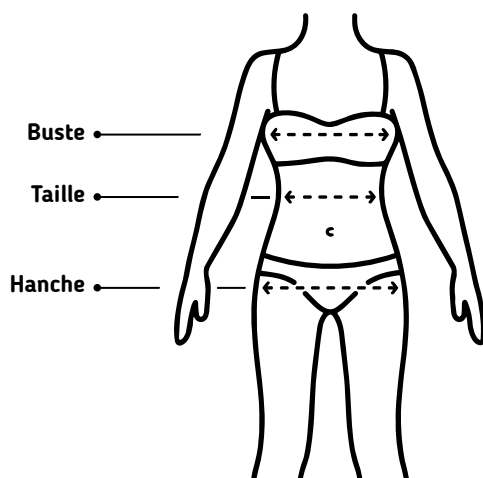

Guide des tailles

Femmes

Shorts

Tailles universelle	Taille	Hanche
XS	60-66 cm 24-25 in	86-90 cm 34.5-35.5 in
S	66-72 cm 26-27 in	90-94 cm 36.5-37.5 in
M	72-78 cm 28-29 in	94-102 cm 38.5-39.5 in
L	78-84 cm 30.5-32 in	102-110 cm 41-42.5 in
XL	84-90 cm 33.5-35 in	110-118 cm 44-45.5 in
XXL	90-96 cm 36-38 in	118-126 cm 46-48 in

Leggings

Tailles universelle	EU Size (cm)
XS	36
S	38
M	40
L	42
XL	44

Brassières

Tailles universelle	EU Size (cm)
XS	65 - 70
S	75 - 80
M	80 - 85
L	85 - 90
XL	90 - 95