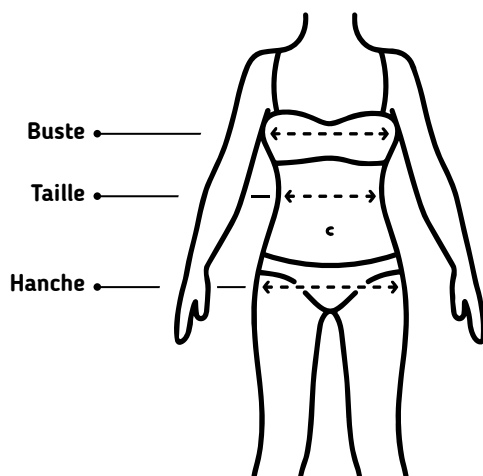

Guide des tailles

Femmes

Shorts

Tailles universelle	Taille	Hanche
XS	60-66 cm 24-25 in	86-90 cm 34.5-35.5 in
S	66-72 cm 26-27 in	90-94 cm 36.5-37.5 in
M	72-78 cm 28-29 in	94-102 cm 38.5-39.5 in
L	78-84 cm 30.5-32 in	102-110 cm 41-42.5 in
XL	84-90 cm 33.5-35 in	110-118 cm 44-45.5 in
XXL	90-96 cm 36-38 in	118-126 cm 46-48 in

Leggings

Tailles universelle	EU Size (cm)
XS	36
S	38
M	40
L	42
XL	44

Brassières

Tailles universelle	EU Size (cm)
XS	65 - 70
S	75 - 80
M	80 - 85
L	85 - 90
XL	90 - 95