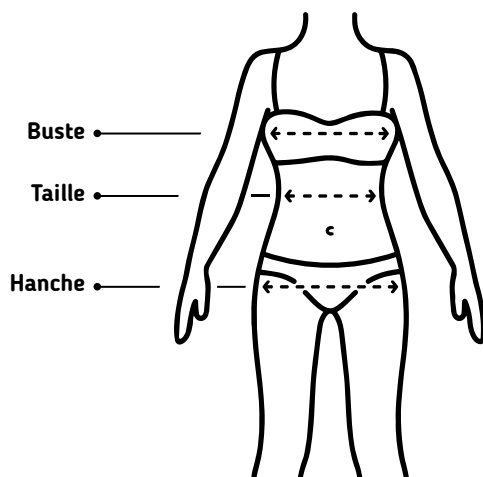

Guide des tailles

Femmes

Shorts

Tailles universelle	Taille	Hanche
XS	60-66 cm 24-25 in	86-90 cm 34.5-35.5 in
S	66-72 cm 26-27 in	90-94 cm 36.5-37.5 in
M	72-78 cm 28-29 in	94-102 cm 38.5-39.5 in
L	78-84 cm 30.5-32 in	102-110 cm 41-42.5 in
XL	84-90 cm 33.5-35 in	110-118 cm 44-45.5 in
XXL	90-96 cm 36-38 in	118-126 cm 46-48 in

Leggings

Tailles universelle	EU Size (cm)
XS	36
S	38
M	40
L	42
XL	44

Brassières

Tailles universelle	EU Size (cm)
XS	65 - 70
S	75 - 80
M	80 - 85
L	85 - 90
XL	90 - 95